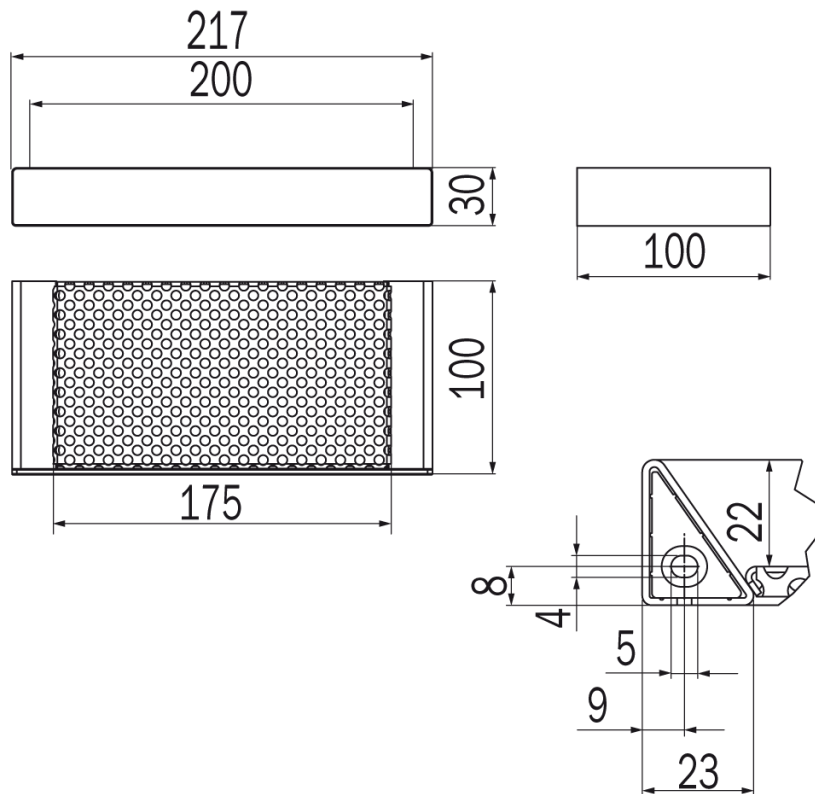

Indissima 20cm Basket

Chrome - A88510 CR

Shower Basket

Designed by Matte Thun

Manufactured in Italy

2 Year Replacement Warranty

Proudly imported and distributed by
Gro Agencies Pty Ltd
Unit 2 / 37 Howe St, Osborne Park, WA, 6017
P 08 9446 3288 E info@groagencies.com.au W www.groagencies.com.au